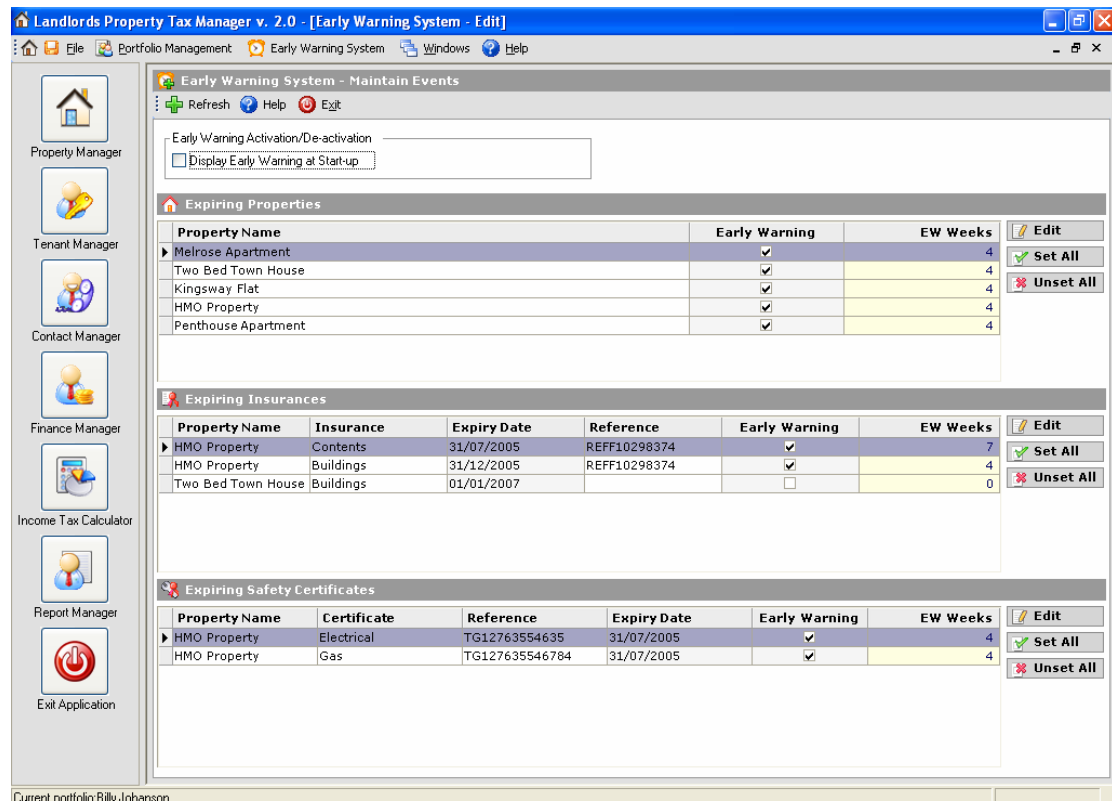

You specify when you need to be notified. Use the 'Edit Early Warning Events' screen below to quickly alter the notification details.

Plus much, much more.....

Purchase Landlords Property Tax Manager Now!